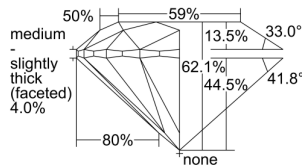

GIA®

FACSIMILE

GIA REPORT 1507031789

Verify this report at GIA.edu

GIA NATURAL DIAMOND DOSSIER®

July 26, 2024
GIA Report Number 1507031789
Shape and Cutting Style ..... Round Brilliant
Measurements ..... 4.85 - 4.88 x 3.02 mm

GRADING RESULTS

Carat Weight ..... 0.43 carat
Color Grade ..... F
Clarity Grade VS2
Cut Grade ..... Excellent

ADDITIONAL GRADING INFORMATION

Polish ..... Excellent
Symmetry ..... Excellent
Fluorescence ..... None
Clarity Characteristics ..... Cloud, Crystal
Inscription(s): GIA 1507031789

PROPORTIONS

Profile to actual proportions

GRADING SCALES

GIA COLOR SCALE	GIA CLARITY SCALE	GIA CUT SCALE	
D	FLAWLESS	EXCELLENT	
E	INTERNALLY FLAWLESS		
F		VVS₁	VERY GOOD
G	VVS₂		
H	VS₁	GOOD	
I	VS₂		
J	SI₁	FAIR	
K	SI₂		
L	I₁	POOR	
M			
N			
O	I₂		
P			
Q	I₃		
R			
S			
T			
U			
V			
W			
X			
Y			
Z