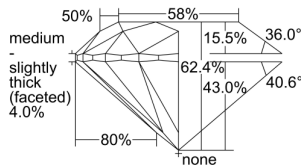

GIA®

FACSIMILE

GIA REPORT 1507032988

Verify this report at GIA.edu

GIA NATURAL DIAMOND DOSSIER®

July 25, 2024
GIA Report Number 1507032988
Shape and Cutting Style ..... Round Brilliant
Measurements ..... 4.28 - 4.31 x 2.68 mm

GRADING RESULTS

Carat Weight ..... 0.31 carat
Color Grade ..... J
Clarity Grade VVS1
Cut Grade ..... Excellent

ADDITIONAL GRADING INFORMATION

Polish ..... Excellent
Symmetry ..... Excellent
Fluorescence ..... None
Clarity Characteristics ..... Cloud
Inscription(s): GIA 1507032988

PROPORTIONS

Profile to actual proportions

GRADING SCALES

GIA COLOR SCALE	GIA CLARITY SCALE	GIA CUT SCALE	
D	FLAWLESS	EXCELLENT	
E	INTERNALLY FLAWLESS		
F		VVS₁	VERY GOOD
G	VVS₂		
H	VS₁	GOOD	
I	VS₂		
J	SI₁	FAIR	
K	SI₂		
L	I₁	POOR	
M	I₂		
N	I₃		
O			
P			
Q			
R			
S			
T			
U			
V			
W			
X			
Y			
Z