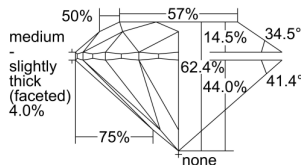

GIA®

FACSIMILE

GIA REPORT 1507035049

Verify this report at GIA.edu

GIA NATURAL DIAMOND DOSSIER®

July 26, 2024
GIA Report Number 1507035049
Shape and Cutting Style ..... Round Brilliant
Measurements ..... 5.69 - 5.72 x 3.56 mm

GRADING RESULTS

Carat Weight ..... 0.71 carat
Color Grade ..... E
Clarity Grade VVS1
Cut Grade ..... Excellent

ADDITIONAL GRADING INFORMATION

Polish ..... Excellent
Symmetry ..... Excellent
Fluorescence ..... None
Clarity Characteristics ..... Pinpoint, Internal Graining
Inspection(s): GIA 1507035049

PROPORTIONS

Profile to actual proportions

GRADING SCALES

GIA COLOR SCALE	GIA CLARITY SCALE	GIA CUT SCALE	
D	FLAWLESS	EXCELLENT	
E	INTERNALLY FLAWLESS		
F		VVS₁	VERY GOOD
G	VVS₂		
H	VS₁	GOOD	
I	VS₂		
J	SI₁	FAIR	
K	SI₂		
L	I₁	POOR	
M	I₂		
N	I₃		
O			
P			
Q			
R			
S			
T			
U			
V			
W			
X			
Y			
Z