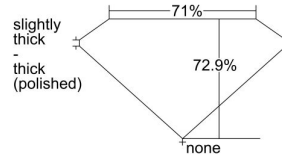

GIA®

FACSIMILE

GIA REPORT 1507039481

Verify this report at GIA.edu

GIA NATURAL DIAMOND DOSSIER®

July 30, 2024
GIA Report Number 1507039481
Shape and Cutting Style ..... **Square Modified Brilliant**
Measurements ..... 5.20 x 5.14 x 3.75 mm

GRADING RESULTS

Carat Weight ..... 0.90 carat
Color Grade ..... G
Clarity Grade VVS1

ADDITIONAL GRADING INFORMATION

Polish ..... Excellent
Symmetry ..... Excellent
Fluorescence ..... None
Clarity Characteristics ..... Feather
Inscription(s): GIA 1507039481

PROPORTIONS

Profile not to actual proportions

GRADING SCALES

GIA COLOR SCALE		GIA CLARITY SCALE			
COLORLESS	D	VERY VERY SLIGHTLY INCLUDED	FLAWLESS		
	E		INTERNALLY FLAWLESS		
	F	VERY SLIGHTLY INCLUDED	VVS₁		
	G		VVS₂		
	H		VS₁		
	NEAR COLORLESS	I	SLIGHTLY INCLUDED	VS₂	
		J		SI₁	
		FAINT	K	INCLUDED	SI₂
			L		I₁
			M		I₂
VERT LIGHT			N	INCLUDED	I₃
	O				
	P				
	Q				
LIGHT	R				
	S				
	T				
	U				
	V				
	Z