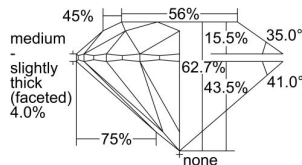

GIA®

FACSIMILE

GIA REPORT 1507053605

Verify this report at GIA.edu

GIA NATURAL DIAMOND DOSSIER®

July 30, 2024
GIA Report Number 1507053605
Shape and Cutting Style ..... Round Brilliant
Measurements ..... 5.03 - 5.06 x 3.16 mm

GRADING RESULTS

Carat Weight ..... 0.50 carat
Color Grade ..... H
Clarity Grade VS1
Cut Grade ..... Excellent

ADDITIONAL GRADING INFORMATION

Polish ..... Excellent
Symmetry ..... Excellent
Fluorescence ..... Faint
Clarity Characteristics..Cloud, Indented Natural, Needle, Pinpoint
Inscription(s): GIA 1507053605

PROPORTIONS

Profile to actual proportions

GRADING SCALES

GIA COLOR SCALE	GIA CLARITY SCALE	GIA CUT SCALE	
D	FLAWLESS	EXCELLENT	
E	INTERNALLY FLAWLESS		
F		VVS₁	VERY GOOD
G	VVS₂		
H	VS₁	GOOD	
I	VS₂		
J	SI₁	FAIR	
K	SI₂		
L	I₁	POOR	
M	I₂		
N	I₃		
O			
P			
Q			
R			
S			
T			
U			
V			
W			
X			
Y			
Z