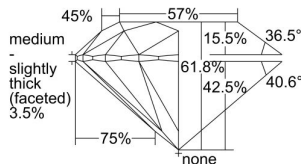

GIA®

FACSIMILE

GIA REPORT 1507057372

Verify this report at GIA.edu

GIA NATURAL DIAMOND DOSSIER®

July 30, 2024
GIA Report Number 1507057372
Shape and Cutting Style ..... Round Brilliant
Measurements ..... 5.26 - 5.29 x 3.26 mm

GRADING RESULTS

Carat Weight ..... 0.56 carat
Color Grade ..... D
Clarity Grade VS1
Cut Grade ..... Excellent

ADDITIONAL GRADING INFORMATION

Polish ..... Excellent
Symmetry ..... Excellent
Fluorescence ..... Medium Blue
Clarity Characteristics..... Crystal, Pinpoint
Inscription(s): GIA 1507057372

PROPORTIONS

Profile to actual proportions