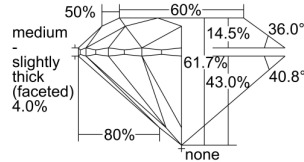

GIA®

FACSIMILE

GIA REPORT 1507062559

Verify this report at GIA.edu

GIA NATURAL DIAMOND DOSSIER®

July 30, 2024
GIA Report Number 1507062559
Shape and Cutting Style ..... Round Brilliant
Measurements ..... 5.49 - 5.51 x 3.39 mm

GRADING RESULTS

Carat Weight ..... 0.64 carat
Color Grade ..... G
Clarity Grade S11
Cut Grade ..... Excellent

ADDITIONAL GRADING INFORMATION

Polish ..... Excellent
Symmetry ..... Excellent
Fluorescence ..... None
Clarity Characteristics ..... Cloud, Crystal
Inscription(s): GIA 1507062559

PROPORTIONS

Profile to actual proportions

GRADING SCALES

GIA COLOR SCALE	GIA CLARITY SCALE	GIA CUT SCALE	
D	FLAWLESS	EXCELLENT	
E	INTERNALLY FLAWLESS		
F		VVS₁	VERY GOOD
G	VVS₂		
H	VS₁	GOOD	
I	VS₂		
J	S1₁	FAIR	
K	S1₂		
L	I₁	POOR	
M	I₂		
N	I₃		
O			
P			
Q			
R			
S			
T			
U			
V			
W			
X			
Y			
Z