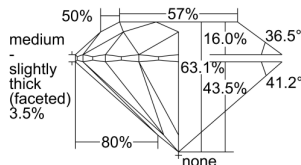

GIA®

FACSIMILE

GIA REPORT 1507067514

Verify this report at GIA.edu

GIA NATURAL DIAMOND DOSSIER®

July 30, 2024
GIA Report Number 1507067514
Shape and Cutting Style ..... Round Brilliant
Measurements ..... 5.36 - 5.41 x 3.40 mm

GRADING RESULTS

Carat Weight ..... 0.61 carat
Color Grade I
Clarity Grade VS2
Cut Grade ..... Excellent

ADDITIONAL GRADING INFORMATION

Polish ..... Excellent
Symmetry ..... Excellent
Fluorescence ..... None
Clarity Characteristics..... Cloud, Crystal, Feather
Inscription(s): GIA 1507067514

PROPORTIONS

Profile to actual proportions

GRADING SCALES

GIA COLOR SCALE	GIA CLARITY SCALE	GIA CUT SCALE	
D	FLAWLESS	EXCELLENT	
E	INTERNALLY FLAWLESS		
F		VVS₁	VERY GOOD
G	VVS₂		
H	VS₁	GOOD	
I	VS₂		
J	SI₁	FAIR	
K	SI₂		
L	I₁	POOR	
M	I₂		
N	I₃		
O			
P			
Q			
R			
S			
T			
U			
V			
W			
X			
Y			
Z