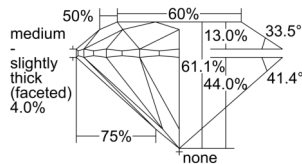

GIA®

FACSIMILE

GIA REPORT 1507082511

Verify this report at GIA.edu

GIA NATURAL DIAMOND DOSSIER®

August 23, 2024
GIA Report Number 1507082511
Shape and Cutting Style ..... Round Brilliant
Measurements ..... 5.10 - 5.14 x 3.13 mm

GRADING RESULTS

Carat Weight ..... 0.50 carat
Color Grade ..... D
Clarity Grade VVS1
Cut Grade ..... Excellent

ADDITIONAL GRADING INFORMATION

Polish ..... Excellent
Symmetry ..... Excellent
Fluorescence ..... Faint
Clarity Characteristics ..... Pinpoint
Inscription(s): GIA 1507082511

PROPORTIONS

Profile to actual proportions

GRADING SCALES

GIA COLOR SCALE	GIA CLARITY SCALE	GIA CUT SCALE	
D	FLAWLESS	EXCELLENT	
E	INTERNALLY FLAWLESS		
F		VVS₁	VERY GOOD
G	VVS₂		
H	VS₁	GOOD	
I	VS₂		
J	SI₁	FAIR	
K	SI₂		
L	I₁	POOR	
M			
N			
O	I₂		
P			
Q	I₃		
R			
S			
T			
U			
V			
W			
X			
Y			
Z