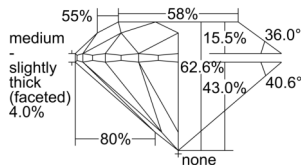

GIA®

FACSIMILE

GIA REPORT 1507084078

Verify this report at GIA.edu

GIA NATURAL DIAMOND DOSSIER®

August 01, 2024
GIA Report Number 1507084078
Shape and Cutting Style ..... Round Brilliant
Measurements ..... 5.34 - 5.37 x 3.35 mm

GRADING RESULTS

Carat Weight ..... 0.60 carat
Color Grade ..... H
Clarity Grade S11
Cut Grade ..... Excellent

ADDITIONAL GRADING INFORMATION

Polish ..... Excellent
Symmetry ..... Excellent
Fluorescence ..... None
Clarity Characteristics ..... Crystal
Inscription(s): GIA 1507084078

PROPORTIONS

Profile to actual proportions

GRADING SCALES

GIA COLOR SCALE	GIA CLARITY SCALE	GIA CUT SCALE	
D	FLAWLESS	EXCELLENT	
E	INTERNALLY FLAWLESS		
F		VVS₁	VERY GOOD
G	VVS₂		
H	VS₁	GOOD	
I	VS₂		
J	S1₁	FAIR	
K	S1₂		
L	I₁	POOR	
M	I₂		
N	I₃		
O			
P			
Q			
R			
S			
T			
U			
V			
W			
X			
Y			
Z