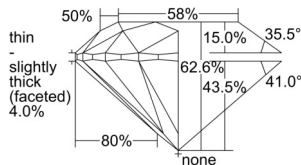

GIA®

FACSIMILE

GIA REPORT 1507094206

Verify this report at GIA.edu

GIA NATURAL DIAMOND DOSSIER®

August 01, 2024
GIA Report Number 1507094206
Shape and Cutting Style ..... Round Brilliant
Measurements ..... 5.02 - 5.05 x 3.16 mm

GRADING RESULTS

Carat Weight ..... 0.50 carat
Color Grade I
Clarity Grade VVS2
Cut Grade ..... Excellent

ADDITIONAL GRADING INFORMATION

Polish ..... Excellent
Symmetry ..... Excellent
Fluorescence ..... None
Clarity Characteristics ..... Cloud, Feather, Pinpoint
Inspection(s): GIA 1507094206

PROPORTIONS

GRADING SCALES

GIA COLOR SCALE	GIA CLARITY SCALE	GIA CUT SCALE
COLOURLESS	FLAWLESS	EXCELLENT
D	INTERNALLY FLAWLESS	
E	VVS₁	VERY GOOD
F		
G	VVS₂	
H	VS₁	GOOD
I		
J	VS₂	
K	SI₁	FAIR
L		
M	SI₂	
N	I₁	POOR
O		
P	I₂	
Q	I₃	
R		
S		
T		
U		
V		
W		
X		
Y		
Z