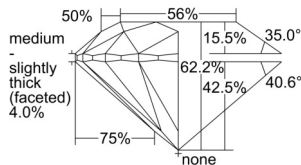

GIA®

FACSIMILE

GIA REPORT 1507099872

Verify this report at GIA.edu

GIA NATURAL DIAMOND DOSSIER®

August 05, 2024
GIA Report Number 1507099872
Shape and Cutting Style ..... Round Brilliant
Measurements ..... 4.28 - 4.30 x 2.67 mm

GRADING RESULTS

Carat Weight ..... 0.30 carat
Color Grade I
Clarity Grade VS1
Cut Grade ..... Excellent

ADDITIONAL GRADING INFORMATION

Polish ..... Excellent
Symmetry ..... Excellent
Fluorescence ..... Faint
Clarity Characteristics..... Crystal, Feather, Cavity, Pinpoint
Inscription(s): GIA 1507099872

PROPORTIONS

Profile to actual proportions

GRADING SCALES

GIA COLOR SCALE	GIA CLARITY SCALE	GIA CUT SCALE
D	FLAWLESS	EXCELLENT
E	FLAWLESS	
F	INTERNALLY FLAWLESS	VERY GOOD
G	FLAWLESS	
H	VVS₁	GOOD
I	VVS₂	
J	VS₁	FAIR
K	VS₂	
L	SI₁	POOR
M	SI₂	
N	I₁	
O	I₂	
P	I₃	
Q		
R		
S		
T		
U		
V		
W		
X		
Y		
Z