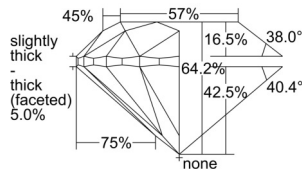

GIA®

FACSIMILE

GIA REPORT 1507100050

Verify this report at GIA.edu

GIA NATURAL DIAMOND DOSSIER®

August 05, 2024
GIA Report Number 1507100050
Shape and Cutting Style ..... Round Brilliant
Measurements ..... 4.18 - 4.20 x 2.69 mm

GRADING RESULTS

Carat Weight ..... 0.30 carat
Color Grade ..... F
Clarity Grade VS1
Cut Grade ..... Very Good

ADDITIONAL GRADING INFORMATION

Polish ..... Excellent
Symmetry ..... Excellent
Fluorescence ..... Medium Blue
Clarity Characteristics..... Cavity, Pinpoint, Indented Natural
Inscription(s): GIA 1507100050

PROPORTIONS

Profile to actual proportions

GRADING SCALES

GIA COLOR SCALE	GIA CLARITY SCALE	GIA CUT SCALE	
D	FLAWLESS	EXCELLENT	
E	INTERNALLY FLAWLESS		
F		VVS₁	VERY GOOD
G	VVS₂		
H	VS₁	GOOD	
I	VS₂		
J	SI₁	FAIR	
K	SI₂		
L	I₁	POOR	
M			
N			
O	I₂		
P			
Q			
R	I₃		
S			
T			
U			
V			
W			
X			
Y			
Z