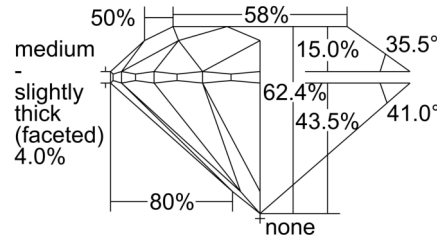

GIA NATURAL DIAMOND GRADING REPORT

August 05, 2024
GIA Report Number 1507106887
Shape and Cutting Style ..... Round Brilliant
Measurements ..... 9.63 - 9.69 x 6.03 mm

GRADING RESULTS

Carat Weight ..... 3.51 carat
Color Grade ..... F
Clarity Grade VS2
Cut Grade ..... Excellent

ADDITIONAL GRADING INFORMATION

Polish ..... Excellent
Symmetry ..... Excellent
Fluorescence ..... None
Inscription(s): GIA 1507106887

Comments: Pinpoints are not shown. Clouds are not shown.

PROPORTIONS

Profile to actual proportions