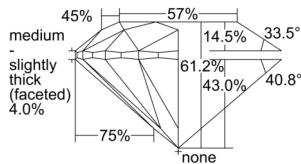

GIA®

FACSIMILE

GIA REPORT 1507107321

Verify this report at GIA.edu

GIA NATURAL DIAMOND DOSSIER®

August 02, 2024
GIA Report Number 1507107321
Shape and Cutting Style ..... Round Brilliant
Measurements ..... 3.65 - 3.67 x 2.24 mm

GRADING RESULTS

Carat Weight ..... 0.18 carat
Color Grade ..... G
Clarity Grade ..... Internally Flawless
Cut Grade ..... Excellent

ADDITIONAL GRADING INFORMATION

Polish ..... Excellent
Symmetry ..... Excellent
Fluorescence ..... Faint
Clarity Characteristics ..... Minor Details of Polish
Inscription(s): GIA 1507107321

PROPORTIONS

Profile to actual proportions

GRADING SCALES

GIA COLOR SCALE	GIA CLARITY SCALE	GIA CUT SCALE	
D	FLAWLESS	EXCELLENT	
E	INTERNALLY FLAWLESS		
F		VVS₁	VERY GOOD
G	VVS₂		
H	VS₁	GOOD	
I	VS₂		
J	SI₁	FAIR	
K	SI₂		
L	I₁	POOR	
M			
N			
O	I₂		
P			
Q			
R	I₃		
S			
T			
U			
V			
W			
X			
Y			
Z