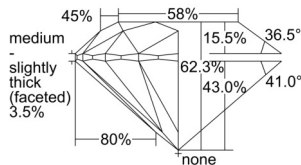

GIA®

FACSIMILE

GIA REPORT 1507112480

Verify this report at GIA.edu

GIA NATURAL DIAMOND DOSSIER®

August 06, 2024
GIA Report Number 1507112480
Shape and Cutting Style ..... Round Brilliant
Measurements ..... 5.08 - 5.11 x 3.17 mm

GRADING RESULTS

Carat Weight ..... 0.50 carat
Color Grade ..... E
Clarity Grade S11
Cut Grade ..... Excellent

ADDITIONAL GRADING INFORMATION

Polish ..... Excellent
Symmetry ..... Excellent
Fluorescence ..... None
Clarity Characteristics ..... Crystal, Feather
Inscription(s): GIA 1507112480

PROPORTIONS

Profile to actual proportions

GRADING SCALES

GIA COLOR SCALE	GIA CLARITY SCALE	GIA CUT SCALE	
D	FLAWLESS	EXCELLENT	
E	INTERNALLY FLAWLESS		
F		VVS₁	VERY GOOD
G	VVS₂		
H	VS₁	GOOD	
I	VS₂		
J	S1₁	FAIR	
K	S1₂		
L	I₁	POOR	
M	I₂		
N	I₃		
O			
P			
Q			
R			
S			
T			
U			
V			
W			
X			
Y			
Z