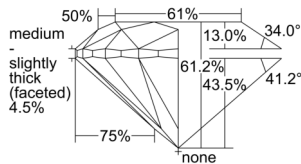

GIA®

FACSIMILE

GIA REPORT 1507123947

Verify this report at GIA.edu

GIA NATURAL DIAMOND DOSSIER®

August 06, 2024
GIA Report Number 1507123947
Shape and Cutting Style ..... Round Brilliant
Measurements ..... 4.29 - 4.31 x 2.63 mm

GRADING RESULTS

Carat Weight ..... 0.30 carat
Color Grade ..... E
Clarity Grade VVS1
Cut Grade ..... Excellent

ADDITIONAL GRADING INFORMATION

Polish ..... Excellent
Symmetry ..... Excellent
Fluorescence ..... Medium Blue
Clarity Characteristics ..... Cloud
Inscription(s): GIA 1507123947

PROPORTIONS

Profile to actual proportions

GRADING SCALES

GIA COLOR SCALE	GIA CLARITY SCALE	GIA CUT SCALE
D	FLAWLESS	EXCELLENT
E	FLAWLESS	
F	INTERNALLY FLAWLESS	VERY GOOD
G	FLAWLESS	
H	VVS₁	GOOD
I	VVS₂	
J	VS₁	FAIR
K	VS₂	
L	SI₁	POOR
M	SI₂	
N	I₁	
O	I₂	
P	I₃	
Q		
R		
S		
T		
U		
V		
W		
X		
Y		
Z