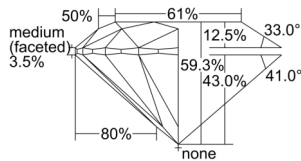

GIA®

FACSIMILE

GIA REPORT 1507128161

Verify this report at GIA.edu

GIA NATURAL DIAMOND DOSSIER®

August 07, 2024
GIA Report Number 1507128161
Shape and Cutting Style ..... Round Brilliant
Measurements ..... 4.79 - 4.82 x 2.85 mm

GRADING RESULTS

Carat Weight ..... 0.40 carat
Color Grade ..... E
Clarity Grade VS2
Cut Grade ..... Excellent

ADDITIONAL GRADING INFORMATION

Polish ..... Excellent
Symmetry ..... Excellent
Fluorescence ..... None
Clarity Characteristics..... Crystal, Cloud, Etch Channel
Inscription(s): GIA 1507128161

PROPORTIONS

Profile to actual proportions

GRADING SCALES

GIA COLOR SCALE	GIA CLARITY SCALE	GIA CUT SCALE	
D	FLAWLESS	EXCELLENT	
E	INTERNALLY FLAWLESS		
F		VVS₁	VERY GOOD
G	VVS₂		
H	VS₁	GOOD	
I	VS₂		
J	SI₁	FAIR	
K	SI₂		
L	I₁	POOR	
M	I₂		
N	I₃		
O			
P			
Q			
R			
S			
T			
U			
V			
W			
X			
Y			
Z