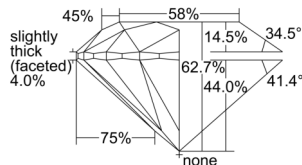

GIA®

FACSIMILE

GIA REPORT 1507131040

Verify this report at GIA.edu

GIA NATURAL DIAMOND DOSSIER®

August 07, 2024
GIA Report Number 1507131040
Shape and Cutting Style ..... Round Brilliant
Measurements ..... 5.12 - 5.15 x 3.22 mm

GRADING RESULTS

Carat Weight ..... 0.52 carat
Color Grade ..... F
Clarity Grade VS1
Cut Grade ..... Excellent

ADDITIONAL GRADING INFORMATION

Polish ..... Excellent
Symmetry ..... Excellent
Fluorescence ..... None
Clarity Characteristics ..... Cloud, Pinpoint
Inscription(s): GIA 1507131040

PROPORTIONS

Profile to actual proportions

GRADING SCALES

GIA COLOR SCALE	GIA CLARITY SCALE	GIA CUT SCALE	
D	FLAWLESS	EXCELLENT	
E	INTERNALLY FLAWLESS		
F		VVS₁	VERY GOOD
G	VVS₂		
H	VS₁	GOOD	
I	VS₂		
J	SI₁	FAIR	
K	SI₂		
L	I₁	POOR	
M	I₂		
N	I₃		
O			
P			
Q			
R			
S			
T			
U			
V			
W			
X			
Y			
Z