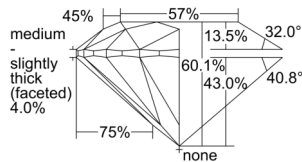

GIA®

FACSIMILE

GIA REPORT 1507136562

Verify this report at GIA.edu

GIA NATURAL DIAMOND DOSSIER®

August 08, 2024
GIA Report Number 1507136562
Shape and Cutting Style ..... Round Brilliant
Measurements ..... 5.75 - 5.77 x 3.46 mm

GRADING RESULTS

Carat Weight ..... 0.70 carat
Color Grade I
Clarity Grade VVS2
Cut Grade ..... Excellent

ADDITIONAL GRADING INFORMATION

Polish ..... Excellent
Symmetry ..... Excellent
Fluorescence ..... None
Clarity Characteristics ..... Pinpoint, Cloud, Feather
Inscription(s): GIA 1507136562

PROPORTIONS

Profile to actual proportions

GRADING SCALES

GIA COLOR SCALE	GIA CLARITY SCALE	GIA CUT SCALE	
D	FLAWLESS	EXCELLENT	
E	INTERNALLY FLAWLESS		
F		VVS₁	VERY GOOD
G	VVS₂		
H	VS₁	GOOD	
I	VS₂		
J	SI₁	FAIR	
K	SI₂		
L	I₁	POOR	
M	I₂		
N	I₃		
O			
P			
Q			
R			
S			
T			
U			
V			
W			
X			
Y			
Z