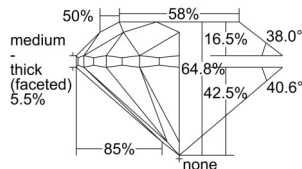

GIA®

FACSIMILE

GIA REPORT 1507137290

Verify this report at GIA.edu

GIA NATURAL DIAMOND DOSSIER®

August 08, 2024
GIA Report Number 1507137290
Shape and Cutting Style ..... Round Brilliant
Measurements ..... 4.58 - 4.62 x 2.98 mm

GRADING RESULTS

Carat Weight ..... 0.40 carat
Color Grade ..... H
Clarity Grade VS1
Cut Grade ..... Very Good

ADDITIONAL GRADING INFORMATION

Polish ..... Excellent
Symmetry ..... Very Good
Fluorescence ..... None
Clarity Characteristics..... Crystal, Pinpoint, Indented Natural
Inscription(s): GIA 1507137290

PROPORTIONS

Profile to actual proportions

GRADING SCALES

GIA COLOR SCALE	GIA CLARITY SCALE	GIA CUT SCALE
COLOURLESS	FLAWLESS	EXCELLENT
E	INTERNALLY FLAWLESS	
F	VVS₁	VERY GOOD
G		
H	VVS₂	GOOD
I	VS₁	
J	VS₂	FAIR
K	SI₁	
L	SI₂	POOR
M	I₁	
N	I₂	
O	I₃	
P		
Q		
R		
S		
T		
U		
V		
W		
X		
Y		
Z