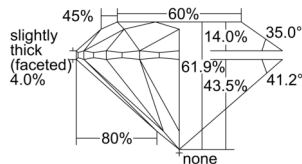

GIA®

FACSIMILE

GIA NATURAL DIAMOND DOSSIER®

August 08, 2024
GIA Report Number 1507157123
Shape and Cutting Style ..... Round Brilliant
Measurements ..... 4.68 - 4.72 x 2.91 mm

GRADING RESULTS

Carat Weight ..... 0.40 carat
Color Grade ..... E
Clarity Grade S11
Cut Grade ..... Excellent

ADDITIONAL GRADING INFORMATION

Polish ..... Excellent
Symmetry ..... Excellent
Fluorescence ..... None
Clarity Characteristics..... Cloud, Crystal, Feather
Inscription(s): GIA 1507157123

GIA REPORT 1507157123

Verify this report at GIA.edu

PROPORTIONS

Profile to actual proportions