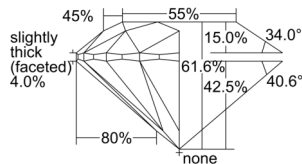

GIA®

FACSIMILE

GIA REPORT 1507159845

Verify this report at GIA.edu

GIA NATURAL DIAMOND DOSSIER®

August 09, 2024
GIA Report Number 1507159845
Shape and Cutting Style ..... Round Brilliant
Measurements ..... 5.83 - 5.86 x 3.60 mm

GRADING RESULTS

Carat Weight ..... 0.76 carat
Color Grade I
Clarity Grade S11
Cut Grade ..... Excellent

ADDITIONAL GRADING INFORMATION

Polish ..... Excellent
Symmetry ..... Excellent
Fluorescence ..... Medium Blue
Clarity Characteristics ..... Crystal
Inscription(s): GIA 1507159845

PROPORTIONS

Profile to actual proportions

GRADING SCALES

GIA COLOR SCALE	GIA CLARITY SCALE	GIA CUT SCALE	
D	FLAWLESS	EXCELLENT	
E	INTERNALLY FLAWLESS		
F		VVS₁	VERY GOOD
G	VVS₂		
H	VS₁	GOOD	
I	VS₂		
J	S1₁	FAIR	
K	S1₂		
L	I₁	POOR	
M	I₂		
N	I₃		
O			
P			
Q			
R			
S			
T			
U			
V			
W			
X			
Y			
Z