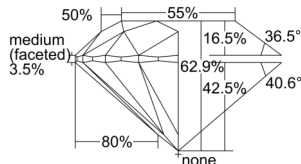

GIA®

FACSIMILE

GIA REPORT 1507173549

Verify this report at GIA.edu

GIA NATURAL DIAMOND DOSSIER®

August 12, 2024
GIA Report Number 1507173549
Shape and Cutting Style ..... Round Brilliant
Measurements ..... 4.68 - 4.71 x 2.95 mm

GRADING RESULTS

Carat Weight ..... 0.40 carat
Color Grade ..... H
Clarity Grade S11
Cut Grade ..... Excellent

ADDITIONAL GRADING INFORMATION

Polish ..... Excellent
Symmetry ..... Excellent
Fluorescence ..... Strong Blue
Clarity Characteristics ..... Crystal, Cloud
Inscription(s): GIA 1507173549

PROPORTIONS

Profile to actual proportions

GRADING SCALES

GIA COLOR SCALE	GIA CLARITY SCALE	GIA CUT SCALE	
D	FLAWLESS	EXCELLENT	
E	INTERNALLY FLAWLESS		
F		VVS₁	VERY GOOD
G	VVS₂		
H	VS₁	GOOD	
I	VS₂		
J	S1₁	FAIR	
K	S1₂		
L	I₁	POOR	
M	I₂		
N	I₃		
O			
P			
Q			
R			
S			
T			
U			
V			
W			
X			
Y			
Z