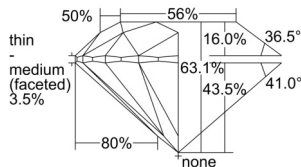

GIA®

FACSIMILE

GIA REPORT 1507174166

Verify this report at GIA.edu

GIA NATURAL DIAMOND DOSSIER®

August 12, 2024
GIA Report Number 1507174166
Shape and Cutting Style ..... Round Brilliant
Measurements ..... 4.34 - 4.37 x 2.75 mm

GRADING RESULTS

Carat Weight ..... 0.32 carat
Color Grade ..... G
Clarity Grade S11
Cut Grade ..... Excellent

ADDITIONAL GRADING INFORMATION

Polish ..... Excellent
Symmetry ..... Excellent
Fluorescence ..... None
Clarity Characteristics ..... Cloud, Crystal, Feather
Inscription(s): GIA 1507174166

PROPORTIONS

Profile to actual proportions

GRADING SCALES

GIA COLOR SCALE	GIA CLARITY SCALE	GIA CUT SCALE	
D	FLAWLESS	EXCELLENT	
E	INTERNALLY FLAWLESS		
F		VVS₁	VERY GOOD
G	VVS₂		
H	VS₁	GOOD	
I	VS₂		
J	S1₁	FAIR	
K	S1₂		
L	I₁	POOR	
M	I₂		
N	I₃		
O			
P			
Q			
R			
S			
T			
U			
V			
W			
X			
Y			
Z