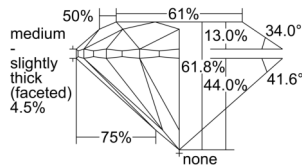

GIA®

FACSIMILE

GIA REPORT 1507175494

Verify this report at GIA.edu

GIA NATURAL DIAMOND DOSSIER®

August 12, 2024
GIA Report Number 1507175494
Shape and Cutting Style ..... Round Brilliant
Measurements ..... 5.35 - 5.40 x 3.32 mm

GRADING RESULTS

Carat Weight ..... 0.60 carat
Color Grade ..... D
Clarity Grade S11
Cut Grade ..... Excellent

ADDITIONAL GRADING INFORMATION

Polish ..... Excellent
Symmetry ..... Excellent
Fluorescence ..... None
Clarity Characteristics..... Crystal, Feather, Indented Natural
Inscription(s): GIA 1507175494

PROPORTIONS

Profile to actual proportions

GRADING SCALES

GIA COLOR SCALE

COLORESS	D
	E
	F
	G
	H
	I
	J
NEAR COLORESS	K
	L
FANIT	M
	N
	O
	P
	Q
VERY LIGHT	R
	S
	T
	U
	V
	W
	X
	Y
LIGHT	Z

GIA CLARITY SCALE

FLAWLESS	VERY VERY SLIGHTLY INCLUDED	VVS₁	
			VVS₂
INTERNALLY FLAWLESS	VERY SLIGHTLY INCLUDED	VS₁	
		VS₂	
SLIGHTLY INCLUDED	INCLUDED	SI₁	
		SI₂	
INCLUDED		I₁	
		I₂	
		I₃	

GIA CUT SCALE

EXCELLENT	VERY GOOD	GOOD	FAIR	POOR