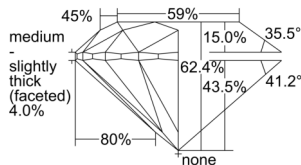

GIA®

FACSIMILE

GIA REPORT 1507178426

Verify this report at GIA.edu

GIA NATURAL DIAMOND DOSSIER®

August 13, 2024
GIA Report Number 1507178426
Shape and Cutting Style ..... Round Brilliant
Measurements ..... 3.60 - 3.62 x 2.25 mm

GRADING RESULTS

Carat Weight ..... 0.18 carat
Color Grade ..... F
Clarity Grade VS2
Cut Grade ..... Excellent

ADDITIONAL GRADING INFORMATION

Polish ..... Excellent
Symmetry ..... Excellent
Fluorescence ..... None
Clarity Characteristics ..... Crystal, Feather
Inscription(s): GIA 1507178426

PROPORTIONS

Profile to actual proportions

GRADING SCALES

GIA COLOR SCALE	GIA CLARITY SCALE	GIA CUT SCALE	
D	FLAWLESS	EXCELLENT	
E	INTERNALLY FLAWLESS		
F		VVS₁	VERY GOOD
G	VVS₂		
H	VS₁	GOOD	
I	VS₂		
J	SI₁	FAIR	
K	SI₂		
L	I₁	POOR	
M			
N			
O	I₂		
P			
Q			
R	I₃		
S			
T			
U			
V			
W			
X			
Y			
Z