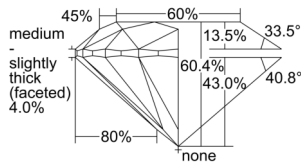

GIA®

FACSIMILE

GIA REPORT 1507178432

Verify this report at GIA.edu

GIA NATURAL DIAMOND DOSSIER®

August 13, 2024
GIA Report Number 1507178432
Shape and Cutting Style ..... Round Brilliant
Measurements ..... 3.73 - 3.76 x 2.26 mm

GRADING RESULTS

Carat Weight ..... 0.19 carat
Color Grade ..... E
Clarity Grade VS1
Cut Grade ..... Excellent

ADDITIONAL GRADING INFORMATION

Polish ..... Excellent
Symmetry ..... Excellent
Fluorescence ..... None
Clarity Characteristics..... Cloud, Crystal, Feather, Needle
Inscription(s): GIA 1507178432

PROPORTIONS

Profile to actual proportions

GRADING SCALES

GIA COLOR SCALE	GIA CLARITY SCALE	GIA CUT SCALE
D	FLAWLESS	EXCELLENT
E	FLAWLESS	
F	INTERNALLY FLAWLESS	VERY GOOD
G	FLAWLESS	
H	VVS₁	GOOD
I	VVS₂	
J	VS₁	FAIR
K	VS₂	
L	SI₁	POOR
M	SI₂	
N	I₁	
O	I₂	
P	I₃	
Q		
R		
S		
T		
U		
V		
W		
X		
Y		
Z