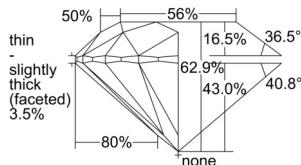

GIA®

FACSIMILE

GIA REPORT 1507181108

Verify this report at GIA.edu

GIA NATURAL DIAMOND DOSSIER®

August 14, 2024
GIA Report Number 1507181108
Shape and Cutting Style ..... Round Brilliant
Measurements ..... 4.83 - 4.87 x 3.05 mm

GRADING RESULTS

Carat Weight ..... 0.44 carat
Color Grade ..... E
Clarity Grade VS1
Cut Grade ..... Excellent

ADDITIONAL GRADING INFORMATION

Polish ..... Excellent
Symmetry ..... Excellent
Fluorescence ..... None
Clarity Characteristics ..... Cloud, Pinpoint
Inscription(s): GIA 1507181108

PROPORTIONS

Profile to actual proportions

GRADING SCALES

GIA COLOR SCALE	GIA CLARITY SCALE	GIA CUT SCALE
D	FLAWLESS	EXCELLENT
E	INTERNALLY FLAWLESS	
F	VVS₁	VERY GOOD
G		
H	VS₁	GOOD
I		
J	SI₁	FAIR
K		
L	I₁	POOR
M		
N	I₂	
O		
P	I₃	
Q		
R		
S		
T		
U		
V		
W		
X		
Y		
Z