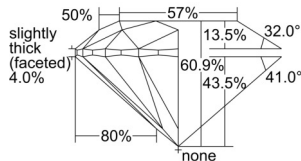

GIA®

FACSIMILE

GIA REPORT 1507183173

Verify this report at GIA.edu

GIA NATURAL DIAMOND DOSSIER®

August 13, 2024
GIA Report Number 1507183173
Shape and Cutting Style ..... Round Brilliant
Measurements ..... 5.47 - 5.49 x 3.34 mm

GRADING RESULTS

Carat Weight ..... 0.61 carat
Color Grade ..... E
Clarity Grade S11
Cut Grade ..... Excellent

ADDITIONAL GRADING INFORMATION

Polish ..... Excellent
Symmetry ..... Excellent
Fluorescence ..... None
Clarity Characteristics ..... Cloud
Inscription(s): GIA 1507183173

PROPORTIONS

Profile to actual proportions