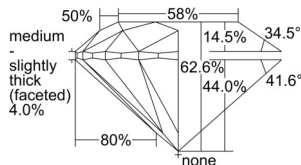

GIA®

FACSIMILE

GIA REPORT 1507199748

Verify this report at GIA.edu

GIA NATURAL DIAMOND DOSSIER®

August 20, 2024
GIA Report Number 1507199748
Shape and Cutting Style ..... Round Brilliant
Measurements ..... 3.77 - 3.79 x 2.37 mm

GRADING RESULTS

Carat Weight ..... 0.20 carat
Color Grade ..... E
Clarity Grade VS1
Cut Grade ..... Excellent

ADDITIONAL GRADING INFORMATION

Polish ..... Excellent
Symmetry ..... Excellent
Fluorescence ..... None
Clarity Characteristics ..... Crystal, Cloud
Inscription(s): GIA 1507199748

PROPORTIONS

Profile to actual proportions

GRADING SCALES

GIA COLOR SCALE	GIA CLARITY SCALE	GIA CUT SCALE	
D	FLAWLESS	EXCELLENT	
E	INTERNALLY FLAWLESS		
F		VVS₁	VERY GOOD
G	VVS₂		
H	VS₁	GOOD	
I	VS₂		
J	SI₁	FAIR	
K	SI₂		
L	I₁	POOR	
M	I₂		
N	I₃		
O			
P			
Q			
R			
S			
T			
U			
V			
W			
X			
Y			
Z