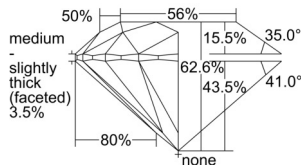

GIA®

FACSIMILE

GIA REPORT 1507202766

Verify this report at GIA.edu

GIA NATURAL DIAMOND DOSSIER®

August 16, 2024
GIA Report Number 1507202766
Shape and Cutting Style ..... Round Brilliant
Measurements ..... 5.67 - 5.70 x 3.56 mm

GRADING RESULTS

Carat Weight ..... 0.71 carat
Color Grade ..... G
Clarity Grade S11
Cut Grade ..... Excellent

ADDITIONAL GRADING INFORMATION

Polish ..... Excellent
Symmetry ..... Excellent
Fluorescence ..... None
Clarity Characteristics ..... Cloud, Feather
Inscription(s): GIA 1507202766

PROPORTIONS

Profile to actual proportions

GRADING SCALES

GIA COLOR SCALE	GIA CLARITY SCALE	GIA CUT SCALE	
D	FLAWLESS	EXCELLENT	
E	INTERNALLY FLAWLESS		
F		VVS₁	VERY GOOD
G	VVS₂		
H	VS₁	GOOD	
I	VS₂		
J	S1₁	FAIR	
K	S1₂		
L	I₁	POOR	
M	I₂		
N	I₃		
O			
P			
Q			
R			
S			
T			
U			
V			
W			
X			
Y			
Z