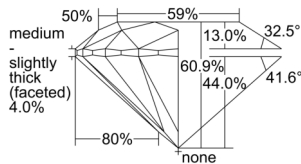

GIA®

FACSIMILE

GIA REPORT 1507205216

Verify this report at GIA.edu

GIA NATURAL DIAMOND DOSSIER®

August 14, 2024
GIA Report Number 1507205216
Shape and Cutting Style ..... Round Brilliant
Measurements ..... 4.62 - 4.65 x 2.83 mm

GRADING RESULTS

Carat Weight ..... 0.37 carat
Color Grade ..... F
Clarity Grade VS2
Cut Grade ..... Excellent

ADDITIONAL GRADING INFORMATION

Polish ..... Excellent
Symmetry ..... Excellent
Fluorescence ..... None
Clarity Characteristics ..... Cloud
Inscription(s): GIA 1507205216

PROPORTIONS

Profile to actual proportions

GRADING SCALES

GIA COLOR SCALE	GIA CLARITY SCALE	GIA CUT SCALE	
D	FLAWLESS	EXCELLENT	
E	INTERNALLY FLAWLESS		
F		VVS₁	VERY GOOD
G	VVS₂		
H	VS₁	GOOD	
I	VS₂		
J	SI₁	FAIR	
K	SI₂		
L	I₁	POOR	
M	I₂		
N	I₃		
O			
P			
Q			
R			
S			
T			
U			
V			
W			
X			
Y			
Z