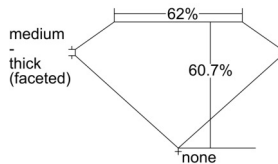

GIA®

FACSIMILE

GIA REPORT 1507209798

Verify this report at GIA.edu

GIA NATURAL DIAMOND DOSSIER®

August 20, 2024
GIA Report Number 1507209798
Shape and Cutting Style ..... Pear Brilliant
Measurements ..... 7.92 x 4.99 x 3.03 mm

GRADING RESULTS

Carat Weight ..... 0.70 carat
Color Grade ..... G
Clarity Grade VS1

ADDITIONAL GRADING INFORMATION

Polish ..... Excellent
Symmetry ..... Excellent
Fluorescence ..... Faint
Clarity Characteristics ..... Crystal
Inscription(s): GIA 1507209798

PROPORTIONS

Profile not to actual proportions

GRADING SCALES

GIA COLOR SCALE		GIA CLARITY SCALE			
COLORLESS	D	VERY VERY SLIGHTLY INCLUDED	FLAWLESS		
	E		INTERNALLY FLAWLESS		
	F	VERY SLIGHTLY INCLUDED	VVS₁		
	G		VVS₂		
	H		VS₁		
	NEAR COLORLESS	I	SLIGHTLY INCLUDED	VS₂	
		J		SI₁	
		FAINT	K	INCLUDED	SI₂
			L		I₁
			M		I₂
VERT LIGHT	N		INCLUDED	I₃	
	O				
	P				
	Q				
	LIGHT		R		
		S			
		T			
U					
V					
W					
X					
Y					
Z