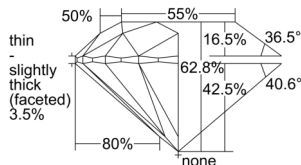

GIA®

FACSIMILE

GIA REPORT 1507210964

Verify this report at GIA.edu

GIA NATURAL DIAMOND DOSSIER®

August 20, 2024
GIA Report Number 1507210964
Shape and Cutting Style ..... Round Brilliant
Measurements ..... 4.69 - 4.72 x 2.96 mm

GRADING RESULTS

Carat Weight ..... 0.40 carat
Color Grade ..... G
Clarity Grade VS1
Cut Grade ..... Excellent

ADDITIONAL GRADING INFORMATION

Polish ..... Excellent
Symmetry ..... Excellent
Fluorescence ..... Faint
Clarity Characteristics..... Crystal, Feather, Pinpoint
Inscription(s): GIA 1507210964

PROPORTIONS

Profile to actual proportions

GRADING SCALES

GIA COLOR SCALE	GIA CLARITY SCALE	GIA CUT SCALE
D	FLAWLESS	EXCELLENT
E	INTERNALLY FLAWLESS	
F	VVS₁	VERY GOOD
G		
H	VVS₂	GOOD
I	VS₁	
J	VS₂	FAIR
K	SI₁	
L	SI₂	POOR
M	I₁	
N	I₂	
O	I₃	
P		
Q		
R		
S		
T		
U		
V		
W		
X		
Y		
Z