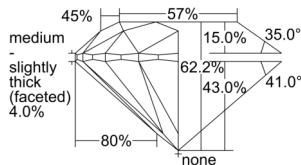

GIA®

FACSIMILE

GIA REPORT 1507214636

Verify this report at GIA.edu

GIA NATURAL DIAMOND DOSSIER®

August 20, 2024
GIA Report Number 1507214636
Shape and Cutting Style ..... Round Brilliant
Measurements ..... 4.79 - 4.82 x 2.99 mm

GRADING RESULTS

Carat Weight ..... 0.42 carat
Color Grade I
Clarity Grade S11
Cut Grade ..... Excellent

ADDITIONAL GRADING INFORMATION

Polish ..... Excellent
Symmetry ..... Excellent
Fluorescence ..... Faint
Clarity Characteristics ..... Crystal
Inscription(s): GIA 1507214636

PROPORTIONS

Profile to actual proportions

GRADING SCALES

GIA COLOR SCALE	GIA CLARITY SCALE	GIA CUT SCALE	
D	FLAWLESS	EXCELLENT	
E	INTERNALLY FLAWLESS		
F		VVS₁	VERY GOOD
G	VVS₂		
H	VS₁	GOOD	
I	VS₂		
J	S1₁	FAIR	
K	S1₂		
L	I₁	POOR	
M	I₂		
N	I₃		
O			
P			
Q			
R			
S			
T			
U			
V			
W			
X			
Y			
Z