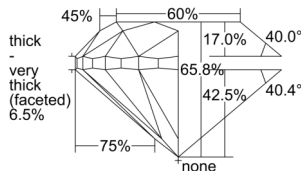

GIA®

FACSIMILE

GIA REPORT 1507215408

Verify this report at GIA.edu

GIA NATURAL DIAMOND DOSSIER®

August 16, 2024
GIA Report Number 1507215408
Shape and Cutting Style ..... Round Brilliant
Measurements ..... 4.85 - 4.87 x 3.20 mm

GRADING RESULTS

Carat Weight ..... 0.50 carat
Color Grade ..... G
Clarity Grade VS1
Cut Grade ..... Good

ADDITIONAL GRADING INFORMATION

Polish ..... Excellent
Symmetry ..... Excellent
Fluorescence ..... None
Clarity Characteristics ..... Cloud, Needle, Pinpoint
Inscription(s): GIA 1507215408

PROPORTIONS

Profile to actual proportions

GRADING SCALES

GIA COLOR SCALE

COLORLESS	D
	E
	F
	G
	H
	I
	J
NEAR COLORLESS	K
	L
Faint	M
	N
	O
	P
	Q
	R
	S
	T
	U
	V
	W
	X
	Y
Light	Z

GIA CLARITY SCALE

FLAWLESS	VERY VERY SLIGHTLY INCLUDED	VS₁	VS₂	VS₁	VS₂	SL₁	SL₂	I₁	I₂	I₃					
											FLAWLESS	INTERNALLY FLAWLESS	VERY SLIGHTLY INCLUDED	SLIGHTLY INCLUDED	INCLUDED

GIA CUT SCALE

EXCELLENT
VERY GOOD
GOOD
FAIR
POOR