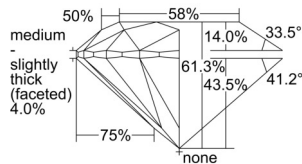

GIA®

FACSIMILE

GIA REPORT

1507217684

Verify this report at GIA.edu

GIA NATURAL DIAMOND DOSSIER®

August 21, 2024
GIA Report Number 1507217684
Shape and Cutting Style ..... Round Brilliant
Measurements ..... 4.31 - 4.35 x 2.65 mm

GRADING RESULTS

Carat Weight ..... 0.30 carat
Color Grade ..... E
Clarity Grade VS1
Cut Grade ..... Excellent

ADDITIONAL GRADING INFORMATION

Polish ..... Excellent
Symmetry ..... Excellent
Fluorescence ..... None
Clarity Characteristics..... Cloud, Crystal, Pinpoint
Inscription(s): GIA 1507217684

PROPORTIONS

Profile to actual proportions

GRADING SCALES

GIA COLOR SCALE	GIA CLARITY SCALE	GIA CUT SCALE	
D	FLAWLESS	EXCELLENT	
E	INTERNALLY FLAWLESS		
F		VVS₁	VERY GOOD
G	VVS₂		
H	VS₁	GOOD	
I	VS₂		
J	SI₁	FAIR	
K	SI₂		
L	I₁	POOR	
M			
N			
O	I₂		
P			
Q			
R	I₃		
S			
T			
U			
V			
W			
X			
Y			
Z