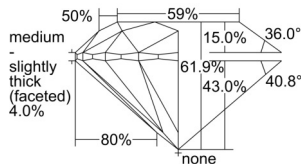

GIA®

FACSIMILE

GIA REPORT 1507218149

Verify this report at GIA.edu

GIA NATURAL DIAMOND DOSSIER®

August 16, 2024
GIA Report Number 1507218149
Shape and Cutting Style ..... Round Brilliant
Measurements ..... 4.80 - 4.84 x 2.98 mm

GRADING RESULTS

Carat Weight ..... 0.43 carat
Color Grade ..... E
Clarity Grade S11
Cut Grade ..... Excellent

ADDITIONAL GRADING INFORMATION

Polish ..... Excellent
Symmetry ..... Excellent
Fluorescence ..... None
Clarity Characteristics ..... Crystal, Cloud
Inscription(s): GIA 1507218149

PROPORTIONS

Profile to actual proportions

GRADING SCALES

GIA COLOR SCALE	GIA CLARITY SCALE	GIA CUT SCALE	
D	FLAWLESS	EXCELLENT	
E	INTERNALLY FLAWLESS		
F		VVS₁	VERY GOOD
G	VVS₂		
H	VS₁	GOOD	
I	VS₂		
J	S1₁	FAIR	
K	S1₂		
L	I₁	POOR	
M	I₂		
N	I₃		
O			
P			
Q			
R			
S			
T			
U			
V			
W			
X			
Y			
Z