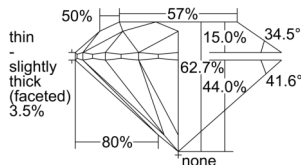

GIA®

FACSIMILE

GIA REPORT 1507220504

Verify this report at GIA.edu

GIA NATURAL DIAMOND DOSSIER®

August 20, 2024
GIA Report Number 1507220504
Shape and Cutting Style ..... Round Brilliant
Measurements ..... 5.37 - 5.41 x 3.38 mm

GRADING RESULTS

Carat Weight ..... 0.60 carat
Color Grade ..... K
Clarity Grade VVS1
Cut Grade ..... Excellent

ADDITIONAL GRADING INFORMATION

Polish ..... Excellent
Symmetry ..... Excellent
Fluorescence ..... Faint
Clarity Characteristics ..... Pinpoint
Inscription(s): GIA 1507220504

PROPORTIONS

Profile to actual proportions

GRADING SCALES

GIA COLOR SCALE	GIA CLARITY SCALE	GIA CUT SCALE	
COLOURLESS D	FLAWLESS	EXCELLENT	
E	INTERNALLY FLAWLESS		
F		VVS₁	VERY GOOD
G	VVS₂		
H	VS₁	GOOD	
I	VS₂		
J	SI₁	FAIR	
K	SI₂		
L	I₁	POOR	
M	I₂		
N	I₃		
O			
P			
Q			
R			
S			
T			
U			
V			
W			
X			
Y			
Z