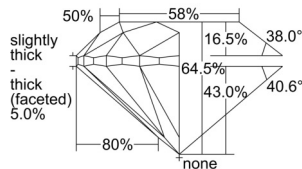

GIA®

FACSIMILE

GIA REPORT 1507224616

Verify this report at GIA.edu

GIA NATURAL DIAMOND DOSSIER®

August 21, 2024
GIA Report Number 1507224616
Shape and Cutting Style ..... Round Brilliant
Measurements ..... 5.48 - 5.56 x 3.56 mm

GRADING RESULTS

Carat Weight ..... 0.70 carat
Color Grade ..... D
Clarity Grade VS1
Cut Grade ..... Very Good

ADDITIONAL GRADING INFORMATION

Polish ..... Excellent
Symmetry ..... Very Good
Fluorescence ..... None
Clarity Characteristics..... Indented Natural, Pinpoint, Cloud
Inscription(s): GIA 1507224616

PROPORTIONS

Profile to actual proportions

GRADING SCALES

GIA COLOR SCALE	GIA CLARITY SCALE	GIA CUT SCALE	
D	FLAWLESS	EXCELLENT	
E	INTERNALLY FLAWLESS		
F		VVS₁	VERY GOOD
G	VVS₂		
H	VS₁	GOOD	
I	VS₂		
J	SI₁	FAIR	
K	SI₂		
L	I₁	POOR	
M	I₂		
N	I₃		
O			
P			
Q			
R			
S			
T			
U			
V			
W			
X			
Y			
Z