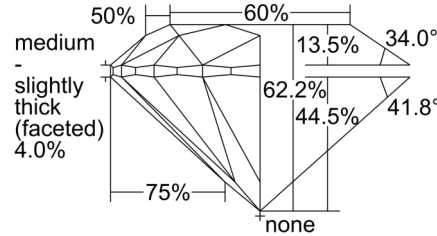

**GIA NATURAL DIAMOND GRADING REPORT**

August 22, 2024  
 GIA Report Number ..... 1507234750  
 Shape and Cutting Style ..... Round Brilliant  
 Measurements ..... 6.38 - 6.41 x 3.97 mm

**GRADING RESULTS**

Carat Weight ..... 1.00 carat  
 Color Grade ..... J  
 Clarity Grade ..... SI1  
 Cut Grade ..... Excellent

**ADDITIONAL GRADING INFORMATION**

Polish ..... Excellent  
 Symmetry ..... Excellent  
 Fluorescence ..... None  
 Inscription(s): GIA 1507234750

**Comments:** Additional clouds are not shown. Pinpoints are not shown.

**PROPORTIONS**

Profile to actual proportions

**CLARITY CHARACTERISTICS**

**KEY TO SYMBOLS\***

- Crystal
- △ Natural
- ~ Feather
- ☉ Cloud
- ∖ Needle

\* Red symbols denote internal characteristics (inclusions). Green or black symbols denote external characteristics (blemishes). Diagram is an approximate representation of the diamond, and symbols shown indicate type, position, and approximate size of clarity characteristics. All clarity characteristics may not be shown. Details of finish are not shown.