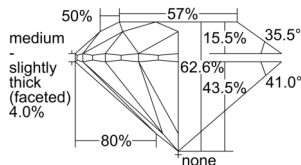

GIA®

FACSIMILE

GIA REPORT 1507235649

Verify this report at GIA.edu

GIA NATURAL DIAMOND DOSSIER®

August 21, 2024
GIA Report Number 1507235649
Shape and Cutting Style ..... Round Brilliant
Measurements ..... 5.77 - 5.80 x 3.62 mm

GRADING RESULTS

Carat Weight ..... 0.75 carat
Color Grade ..... F
Clarity Grade S11
Cut Grade ..... Excellent

ADDITIONAL GRADING INFORMATION

Polish ..... Excellent
Symmetry ..... Excellent
Fluorescence ..... None
Clarity Characteristics ..... Cloud, Crystal
Inscription(s): GIA 1507235649

PROPORTIONS

Profile to actual proportions

GRADING SCALES

GIA COLOR SCALE	GIA CLARITY SCALE	GIA CUT SCALE	
D	FLAWLESS	EXCELLENT	
E	INTERNALLY FLAWLESS		
F		VVS₁	VERY GOOD
G	VVS₂		
H	VS₁	GOOD	
I	VS₂		
J	S1₁	FAIR	
K	S1₂		
L	I₁	POOR	
M	I₂		
N	I₃		
O			
P			
Q			
R			
S			
T			
U			
V			
W			
X			
Y			
Z