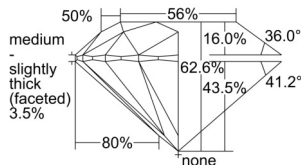

GIA®

FACSIMILE

GIA REPORT 1507242434

Verify this report at GIA.edu

GIA NATURAL DIAMOND DOSSIER®

August 21, 2024
GIA Report Number 1507242434
Shape and Cutting Style ..... Round Brilliant
Measurements ..... 4.28 - 4.29 x 2.68 mm

GRADING RESULTS

Carat Weight ..... 0.30 carat
Color Grade I
Clarity Grade VS1
Cut Grade ..... Excellent

ADDITIONAL GRADING INFORMATION

Polish ..... Excellent
Symmetry ..... Excellent
Fluorescence ..... None
Clarity Characteristics..... Feather, Needle, Cloud, Pinpoint
Inscription(s): GIA 1507242434

PROPORTIONS

Profile to actual proportions

GRADING SCALES

GIA COLOR SCALE	GIA CLARITY SCALE	GIA CUT SCALE	
D	FLAWLESS	EXCELLENT	
E	INTERNALLY FLAWLESS		
F		VVS₁	VERY GOOD
G	VVS₂		
H	VS₁	GOOD	
I	VS₂		
J	SI₁	FAIR	
K	SI₂		
L	I₁	POOR	
M			
N			
O	I₂		
P			
Q			
R	I₃		
S			
T			
U			
V			
W			
X			
Y			
Z