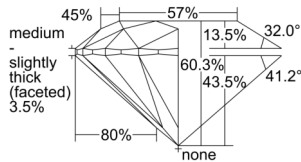

GIA®

FACSIMILE

GIA REPORT 1507244778

Verify this report at GIA.edu

GIA NATURAL DIAMOND DOSSIER®

August 21, 2024
GIA Report Number 1507244778
Shape and Cutting Style ..... Round Brilliant
Measurements ..... 4.52 - 4.54 x 2.73 mm

GRADING RESULTS

Carat Weight ..... 0.34 carat
Color Grade ..... F
Clarity Grade SI2
Cut Grade ..... Excellent

ADDITIONAL GRADING INFORMATION

Polish ..... Excellent
Symmetry ..... Excellent
Fluorescence ..... None
Clarity Characteristics ..... Feather, Crystal, Cloud
Inscription(s): GIA 1507244778

PROPORTIONS

Profile to actual proportions

GRADING SCALES

GIA COLOR SCALE	GIA CLARITY SCALE	GIA CUT SCALE
D	FLAWLESS	EXCELLENT
E	INTERNALLY FLAWLESS	
F	VVS₁	VERY GOOD
G		
H	VS₁	GOOD
I		
J	SI₁	FAIR
K		
L	I₁	POOR
M		
N	I₂	
O		
P	I₃	
Q		
R		
S		
T		
U		
V		
W		
X		
Y		
Z