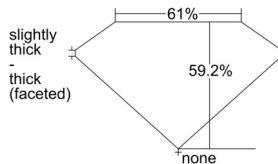

GIA®

FACSIMILE

GIA REPORT 1507244844

Verify this report at GIA.edu

GIA NATURAL DIAMOND DOSSIER®

August 21, 2024
GIA Report Number 1507244844
Shape and Cutting Style ..... Heart Brilliant
Measurements ..... 5.95 x 6.81 x 4.03 mm

GRADING RESULTS

Carat Weight ..... 0.91 carat
Color Grade ..... G
Clarity Grade VVS1

ADDITIONAL GRADING INFORMATION

Polish ..... Excellent
Symmetry ..... Excellent
Fluorescence ..... Medium Blue
Clarity Characteristics ..... Pinpoint
Inscription(s): GIA 1507244844

PROPORTIONS

Profile not to actual proportions

GRADING SCALES

GIA COLOR SCALE		GIA CLARITY SCALE	
NEAR COLORLESS	D	VERY VERY SLIGHTLY INCLUDED	FLAWLESS
	E		INTERNALLY FLAWLESS
	F		VVS₁
	G		VVS₂
	H		VS₁
	I		VS₂
	J		SI₁
	K		SI₂
	L		I₁
	M		I₂
FAINT	N	SLIGHTLY INCLUDED	I₃
	O		
	P		
	Q		
VERY LIGHT	R	INCLUDED	
	S		
	T		
	U		
	V		
	W		
	X		
	Y		
LIGHT	Z