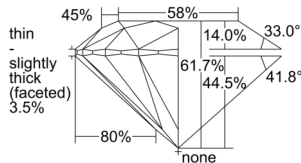

GIA®

FACSIMILE

GIA REPORT 1507248044

Verify this report at GIA.edu

GIA NATURAL DIAMOND DOSSIER®

August 23, 2024
GIA Report Number 1507248044
Shape and Cutting Style ..... Round Brilliant
Measurements ..... 4.32 - 4.33 x 2.67 mm

GRADING RESULTS

Carat Weight ..... 0.30 carat
Color Grade ..... E
Clarity Grade SI2
Cut Grade ..... Excellent

ADDITIONAL GRADING INFORMATION

Polish ..... Excellent
Symmetry ..... Excellent
Fluorescence ..... None
Clarity Characteristics ..... Crystal, Cloud
Inscription(s): GIA 1507248044

PROPORTIONS

Profile to actual proportions