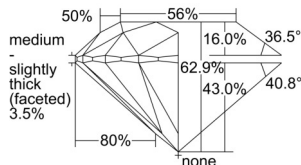

GIA®

FACSIMILE

GIA REPORT 1507248488

Verify this report at GIA.edu

GIA NATURAL DIAMOND DOSSIER®

August 22, 2024
GIA Report Number 1507248488
Shape and Cutting Style ..... Round Brilliant
Measurements ..... 5.35 - 5.38 x 3.38 mm

GRADING RESULTS

Carat Weight ..... 0.60 carat
Color Grade ..... F
Clarity Grade VS1
Cut Grade ..... Excellent

ADDITIONAL GRADING INFORMATION

Polish ..... Excellent
Symmetry ..... Excellent
Fluorescence ..... None
Clarity Characteristics..... Crystal, Needle, Pinpoint
Inscription(s): GIA 1507248488

PROPORTIONS

Profile to actual proportions