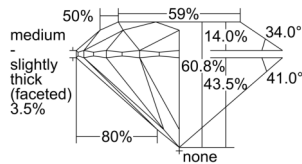

GIA®

FACSIMILE

GIA REPORT 1507249988

Verify this report at GIA.edu

GIA NATURAL DIAMOND DOSSIER®

August 22, 2024
GIA Report Number 1507249988
Shape and Cutting Style ..... Round Brilliant
Measurements ..... 4.31 - 4.33 x 2.63 mm

GRADING RESULTS

Carat Weight ..... 0.30 carat
Color Grade ..... D
Clarity Grade VS1
Cut Grade ..... Excellent

ADDITIONAL GRADING INFORMATION

Polish ..... Very Good
Symmetry ..... Excellent
Fluorescence ..... None
Clarity Characteristics..... Crystal, Cloud, Knot, Pinpoint
Inscription(s): GIA 1507249988

PROPORTIONS

Profile to actual proportions

GRADING SCALES

GIA COLOR SCALE	GIA CLARITY SCALE	GIA CUT SCALE	
D	FLAWLESS	EXCELLENT	
E	INTERNALLY FLAWLESS		
F		VVS₁	VERY GOOD
G	VVS₂		
H	VS₁	GOOD	
I	VS₂		
J	SI₁	FAIR	
K	SI₂		
L	I₁	POOR	
M	I₂		
N	I₃		
O			
P			
Q			
R			
S			
T			
U			
V			
W			
X			
Y			
Z