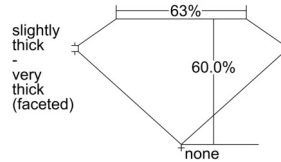

GIA®

FACSIMILE

GIA REPORT 1507263394

Verify this report at GIA.edu

GIA NATURAL DIAMOND DOSSIER®

August 23, 2024
GIA Report Number 1507263394
Shape and Cutting Style ..... Heart Brilliant
Measurements ..... 5.18 x 6.17 x 3.70 mm

GRADING RESULTS

Carat Weight ..... 0.71 carat
Color Grade ..... E
Clarity Grade VS1

ADDITIONAL GRADING INFORMATION

Polish ..... Excellent
Symmetry ..... Excellent
Fluorescence ..... None
Clarity Characteristics..... Crystal, Feather, Pinpoint, Indented
Natural

Inscription(s): GIA 1507263394

PROPORTIONS

Profile not to actual proportions

GRADING SCALES

GIA COLOR SCALE		GIA CLARITY SCALE			
COLORLESS	D	VERY VERY SLIGHTLY INCLUDED	FLAWLESS		
	E		INTERNALLY FLAWLESS		
	F	VERY SLIGHTLY INCLUDED	VS₁		
	G		VS₂		
	H		VS₁		
	NEAR COLORLESS	I	SLIGHTLY INCLUDED	VS₂	
		J		SI₁	
		FAINT	K	INCLUDED	SI₂
			L		I₁
			M		I₂
N			I₃		
VERT LIGHT	O	LIGHT			
	P				
	Q				
	R				
	S				
	T				
LIGHT	U				
	V				
	W				
	X				
Y					
Z